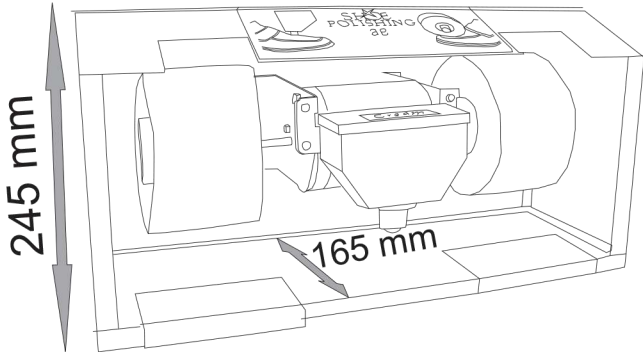

ASM-60

490 mm

Automatic Shoe Polish Machine

ASM-60

SPECIFICATIONS

- Made of mild steel & stainless steel for enhanced durability and longer product life as compared to other wooden frame shoe polish machines.
- Fully Automatic with shoe polish cream dispenser
- Powerful 960 RPM, 93.25 watts (1/8 HP) motor
- Brush Size: 75 mm width & 130 mm diameter
- Voltage: 230 volts, 50 Hz
- Product Dimensions: H 245 x W 490 x D 165 (in mm)
- Powder coating for enhanced durability and protection against corrosion
- Sleek compact design so it can fit almost anywhere.